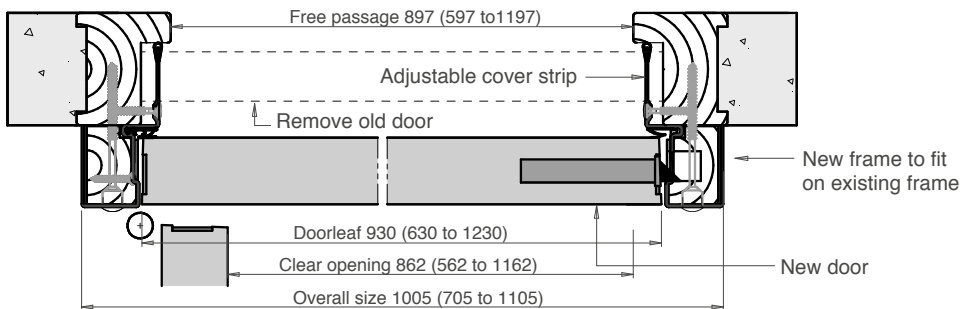

RETRO FIT TO EXISTING WOOD FRAME

Tel: +33 22 812 0413
Rgd Office: JH INDUSTRIES
30 rue Pauline de Lézardière
85300 Challans FRANCE
www.huet-doors.co.uk

Tel: +27 21 852 1716
W.R Quinan Boulevard, Paardevlei,
Somerset West Western Cape, SOUTH AFRICA
sales@varilux.co.za
www.varilux.co.za

All sizes are in mm
JULY 2020