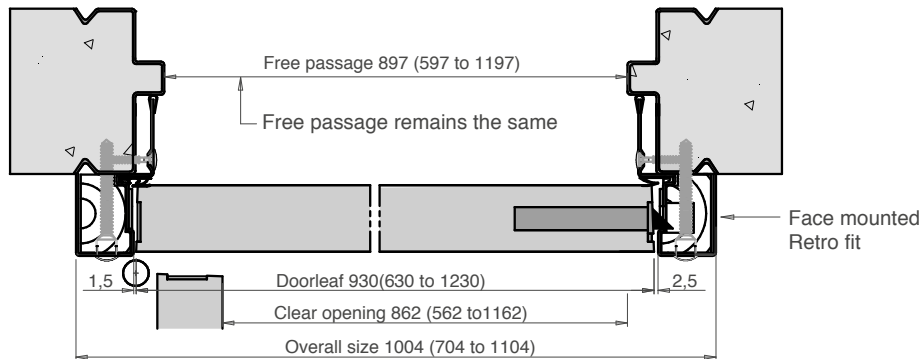

All sizes are in mm
JULY 2020

Axiome 39

Replacement Acoustic & Fire Rated Doorsets

For Apartments & Residential Dwellings

Threshold types

Flat threshold 35x12

Mechanical drop seal

RETRO FIT TO EXISTING STEELFRAME

All sizes are in mm
JULY 2020