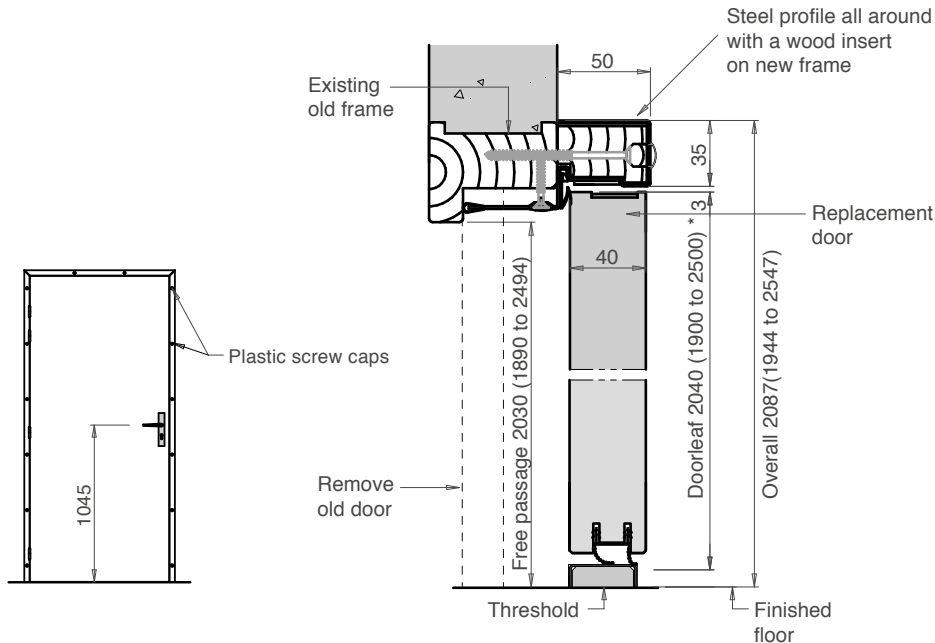

All sizes are in mm
JULY 2020

Axiome 39

Replacement Acoustic & Fire Rated Doorsets

For Apartments & Residential Dwellings

Threshold types

Flat threshold 35x12

Mechanical drop seal

RETRO FIT TO EXISTING STEELFRAME

All sizes are in mm
JULY 2020