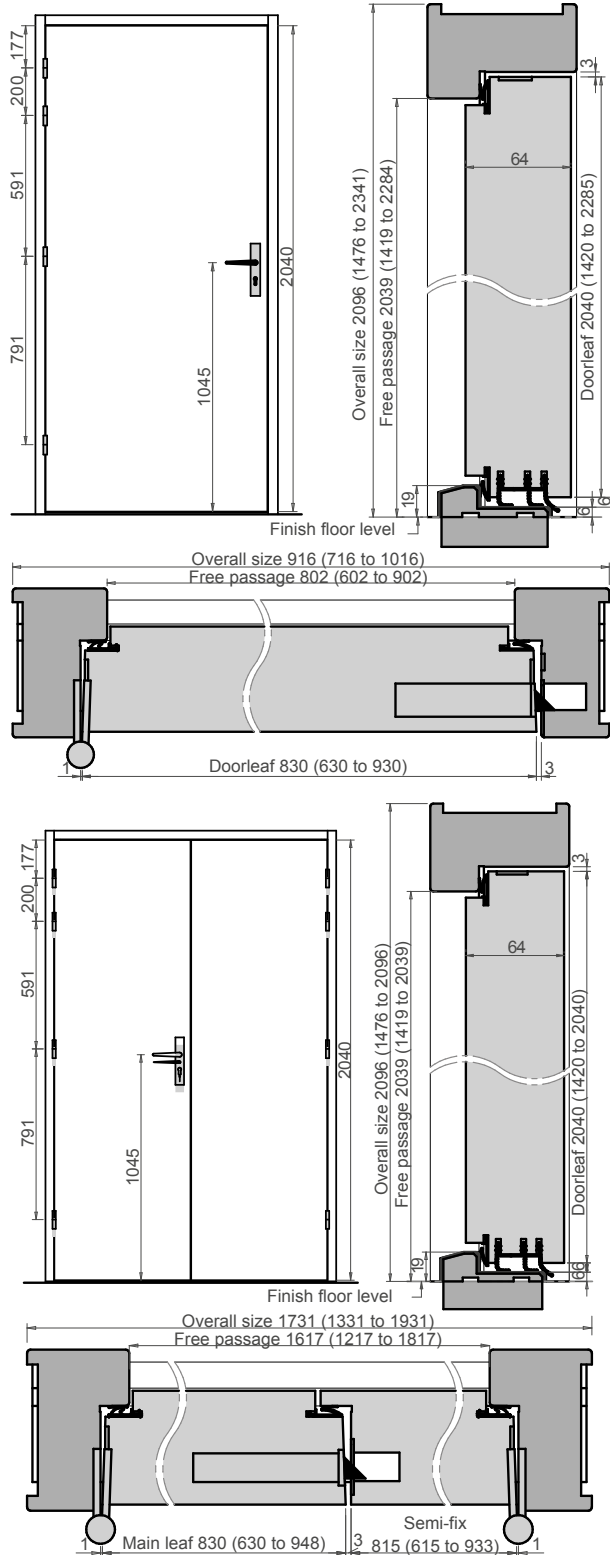

All sizes are in mm

FEBRUARY 2020

ISADX 3960

(single and double leaf)

Timber Acoustic & Fire Rated Doorsets

Pyramidal threshold 67x15

Swiss threshold 67x19

Tel: +33 22 812 0413
Rgd Office: JH INDUSTRIES
30 rue Pauline de Lézardière
85300 Challans FRANCE
www.huet-doors.co.uk