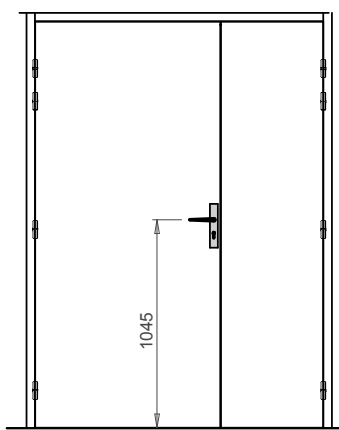

Chorus 46

(single and double leaf)

Timber Acoustic & Fire Rated Doorsets

Tel: +33 22 812 0413
Rgd Office: JH INDUSTRIES
30 rue Pauline de Lézardière
85300 Challans FRANCE
www.huet-doors.co.uk

Tel: +27 21 852 1716
W.R Quinan Boulevard, Paardevlei,
Somerset West Western Cape, SOUTH AFRICA
sales@varilux.co.za
www.varilux.co.za

All sizes are in mm

FEBRUARY 2020