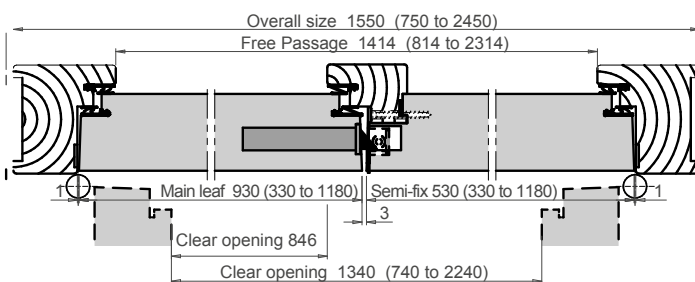

Chorus 46

(single and double leaf)

Timber Acoustic & Fire Rated Doorsets

Tel: +33 22 812 0413
Rgd Office: JH INDUSTRIES
30 rue Pauline de Lézardière
85300 Challans FRANCE
www.huet-doors.co.uk

Tel: +27 21 852 1716
W.R Quinan Boulevard, Paardevlei,
Somerset West Western Cape, SOUTH AFRICA
sales@varilux.co.za
www.varilux.co.za

All sizes are in mm

FEBRUARY 2020