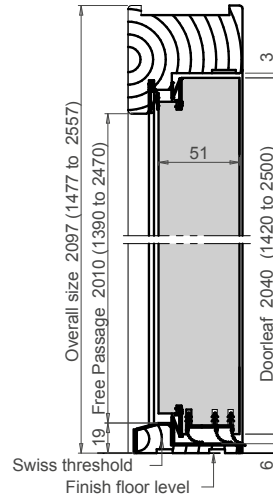

Chorus 46

(single and double leaf)

Timber Acoustic & Fire Rated Doorsets

Tel: +33 22 812 0413
Rgd Office: JH INDUSTRIES
30 rue Pauline de Lézardière
85300 Challans FRANCE
www.huet-doors.co.uk

Tel: +27 21 852 1716
W.R Quinan Boulevard, Paardevlei,
Somerset West Western Cape, SOUTH AFRICA
sales@varilux.co.za
www.varilux.co.za

All sizes are in mm

FEBRUARY 2020