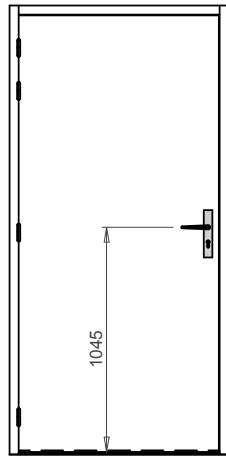

Chorus 46

(single and double leaf)

Timber Acoustic & Fire Rated Doorsets

Tel: +33 22 812 0413
Rgd Office: JH INDUSTRIES
30 rue Pauline de Lézardière
85300 Challans FRANCE
www.huet-doors.co.uk

Tel: +27 21 852 1716
W.R Quinan Boulevard, Paardevlei,
Somerset West Western Cape, SOUTH AFRICA
sales@varilux.co.za
www.varilux.co.za

All sizes are in mm

FEBRUARY 2020