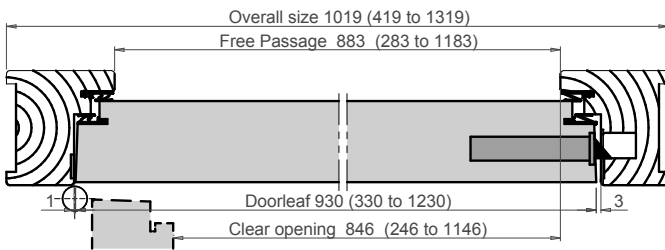

Chorus 46

(single and double leaf)

Timber Acoustic & Fire Rated Doorsets

Tel: +33 22 812 0413
Rgd Office: JH INDUSTRIES
30 rue Pauline de Lézardière
85300 Challans FRANCE
www.huet-doors.co.uk

Tel: +27 21 852 1716
W.R Quinan Boulevard, Paardevlei,
Somerset West Western Cape, SOUTH AFRICA
sales@varilux.co.za
www.varilux.co.za

All sizes are in mm

FEBRUARY 2020