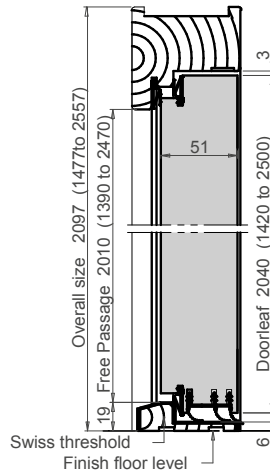

Chorus 46

(single and double leaf)

Timber Acoustic & Fire Rated Doorsets

Tel: +33 22 812 0413
Rgd Office: JH INDUSTRIES
30 rue Pauline de Lézardière
85300 Challans FRANCE
www.huet-doors.co.uk

Tel: +27 21 852 1716
W.R Quinan Boulevard, Paardevlei,
Somerset West Western Cape, SOUTH AFRICA
sales@varilux.co.za
www.varilux.co.za

All sizes are in mm

FEBRUARY 2020