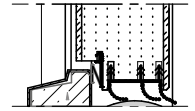

Swiss threshold 35x20

Swiss threshold 50x20