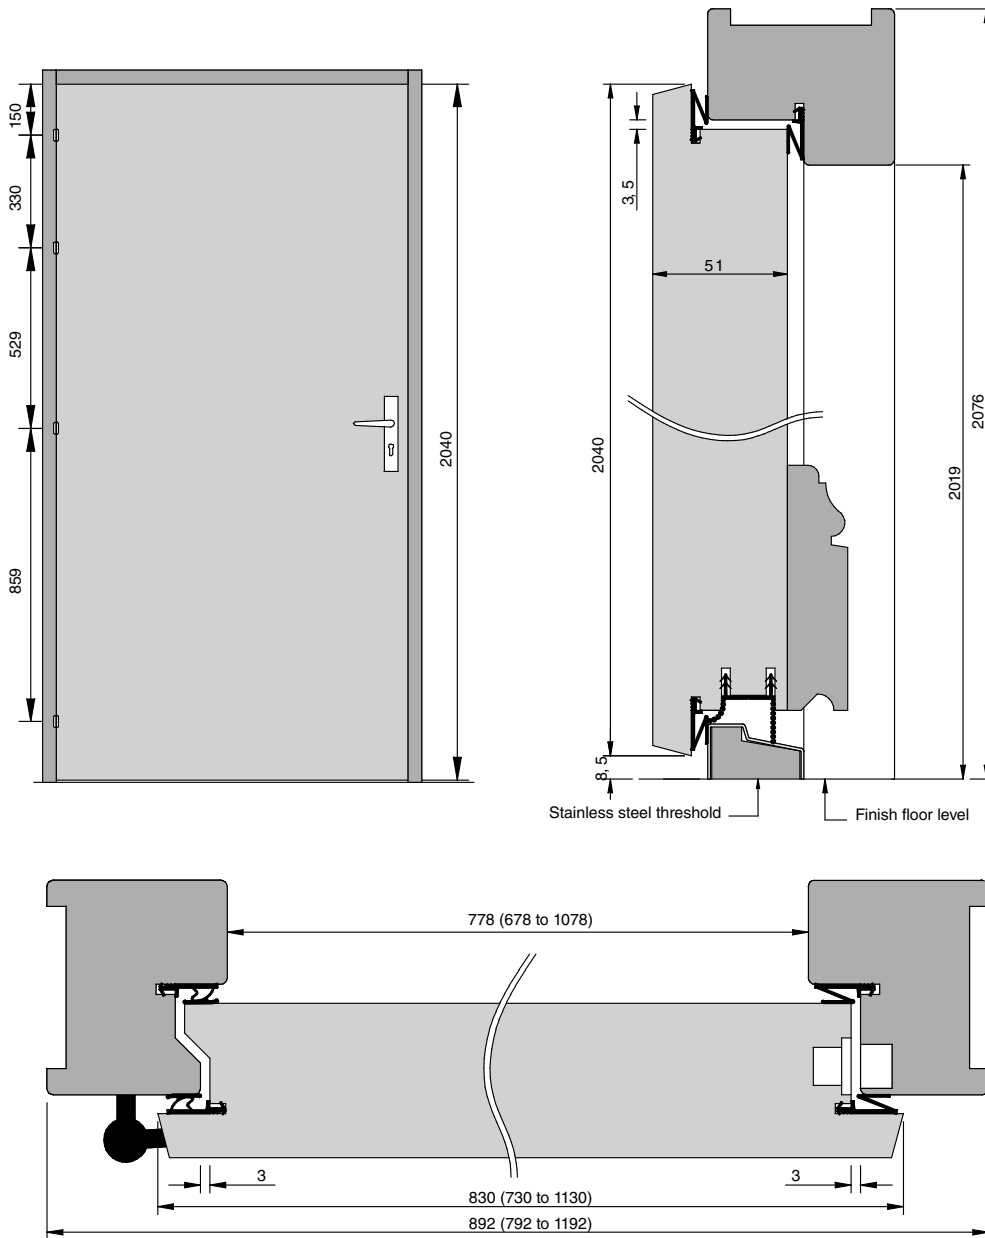

All sizes are in mm

FEBRUARY 2020

ISADX 3960

(single and double leaf)

Timber Acoustic & Fire Rated Doorsets

Tel: +33 22 812 0413
 Rgd Office: JH INDUSTRIES
 30 rue Pauline de Lézardière
 85300 Challans FRANCE
www.huet-doors.co.uk